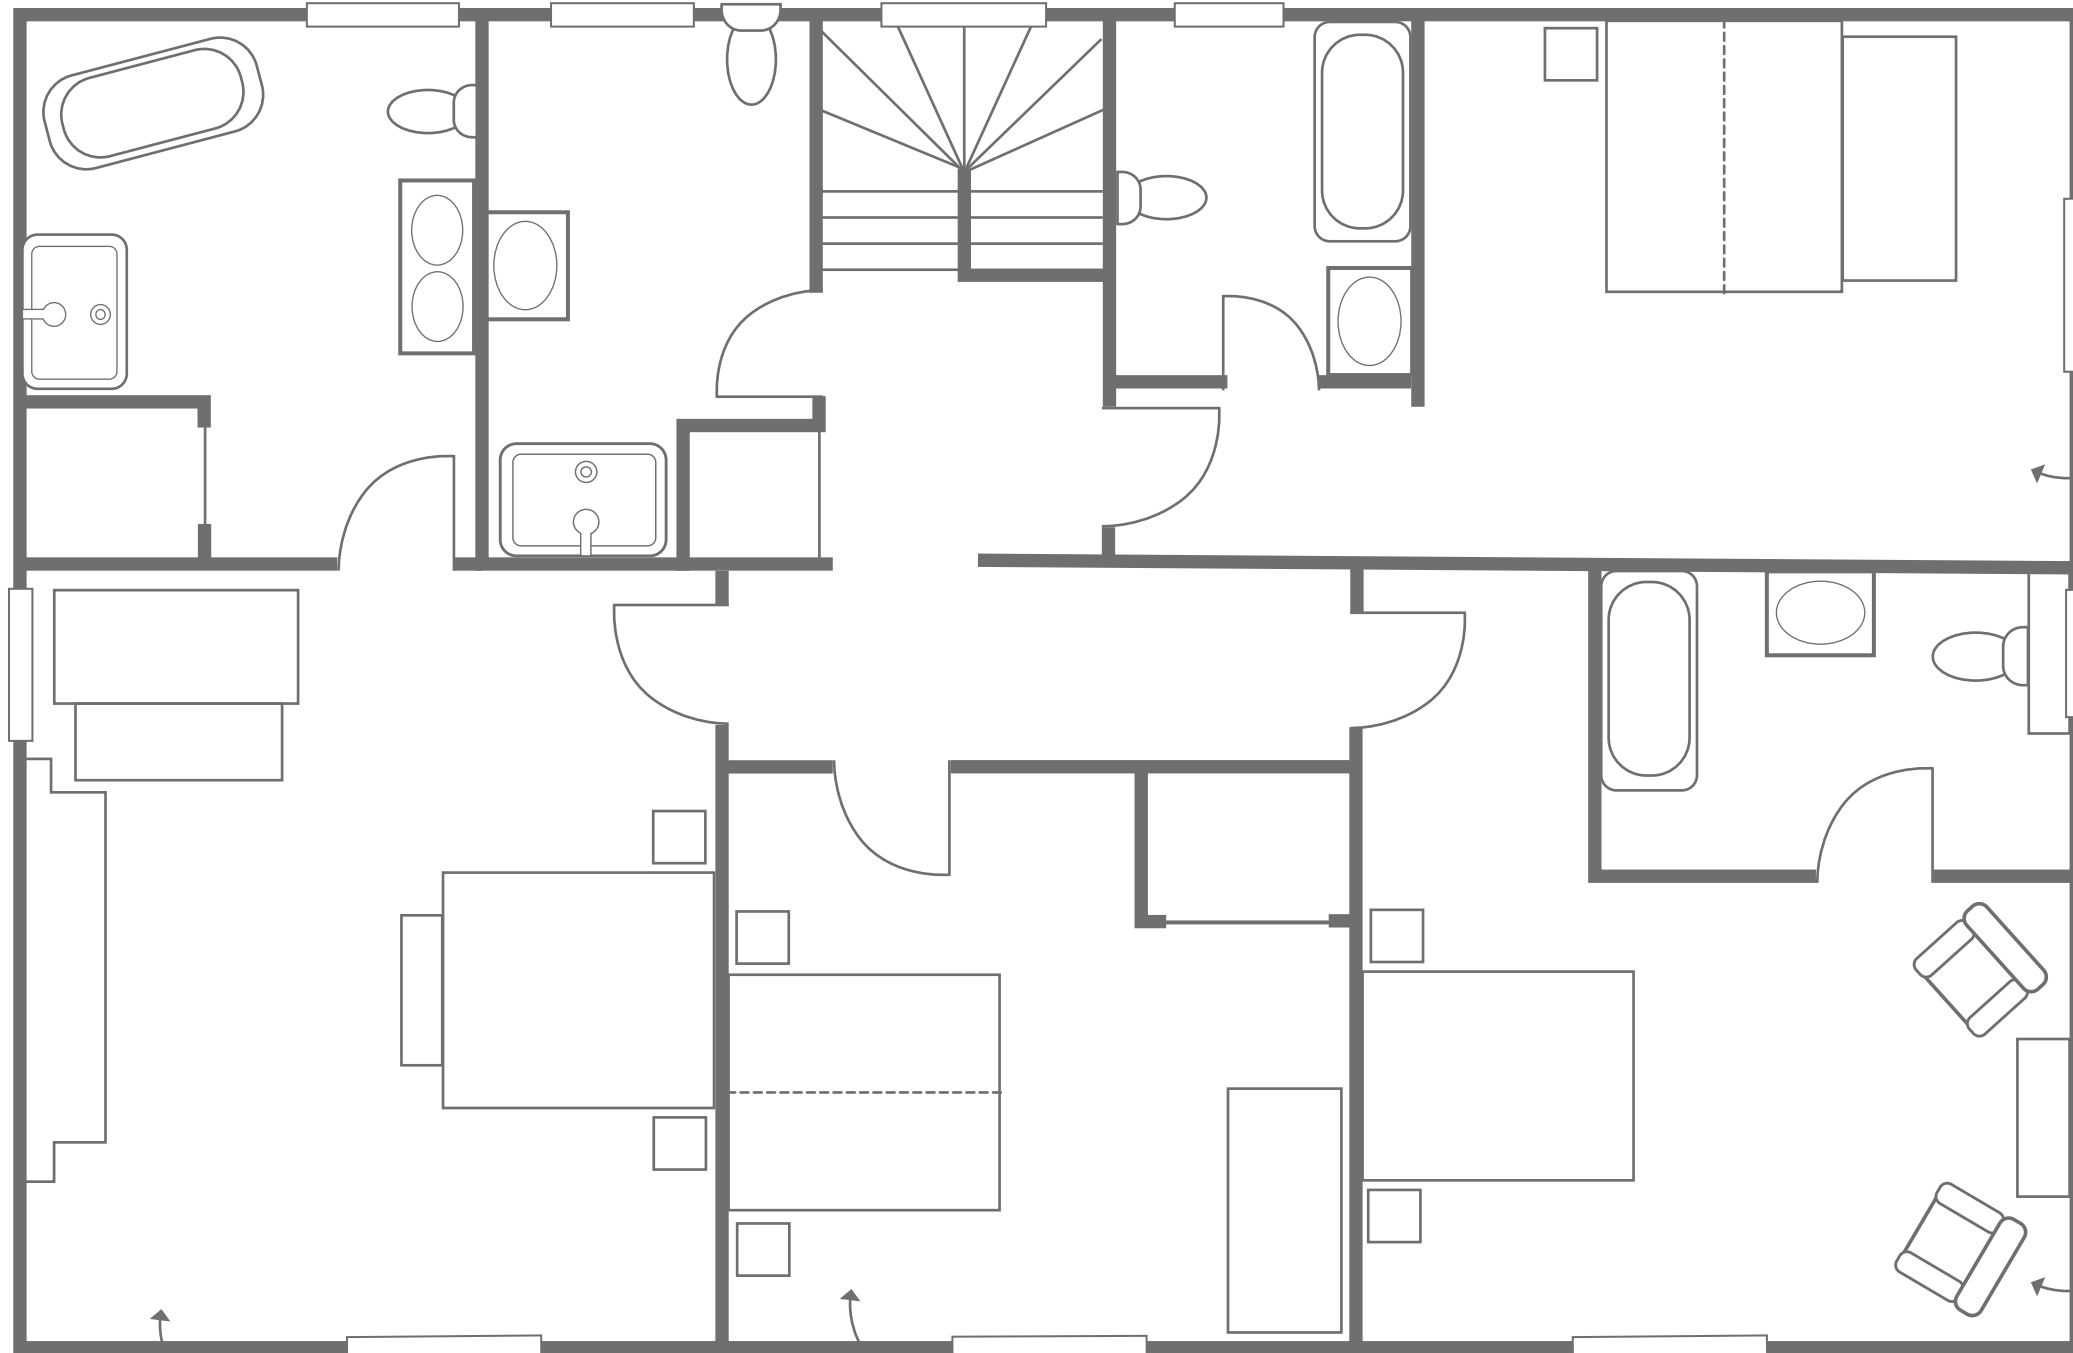

THE FARMHOUSE

GROUND FLOOR

THE FARMHOUSE

7 BEDROOMS & 6 BATHROOMS

Sleeps 17 in beds and up to 6 extra in pull-out or z-beds

FIRST FLOOR

THE CAPTAIN'S BEDROOM

- Zip-link super king or 2 single beds
- Small pull out single
- En-suite bathroom
- Room for a z-bed

WHITE CASTLE ROOM

- Double bed
- En-suite bathroom
- Room for a z-bed

TANGIER BLUE ROOM

- King size bed
- Extra single bed with pull-out single
- En-suite bathroom
- Room for a z-bed

PINK FLAMINGO ROOM

- Zip-link super king or 2 single beds
- Extra single bed

PUSH-ME-PULL-YOU ROOM

- Double bed
- Shared shower room

SECOND FLOOR

GOOSEY GANDER ROOM

- Zip-link super king or 2 single beds
- Shared shower room

THE PEACOCK LOFT

- Zip-link super king or 2 single beds
- Extra single bed
- Freestanding bath & en-suite shower room
- Room for a 2 z-beds