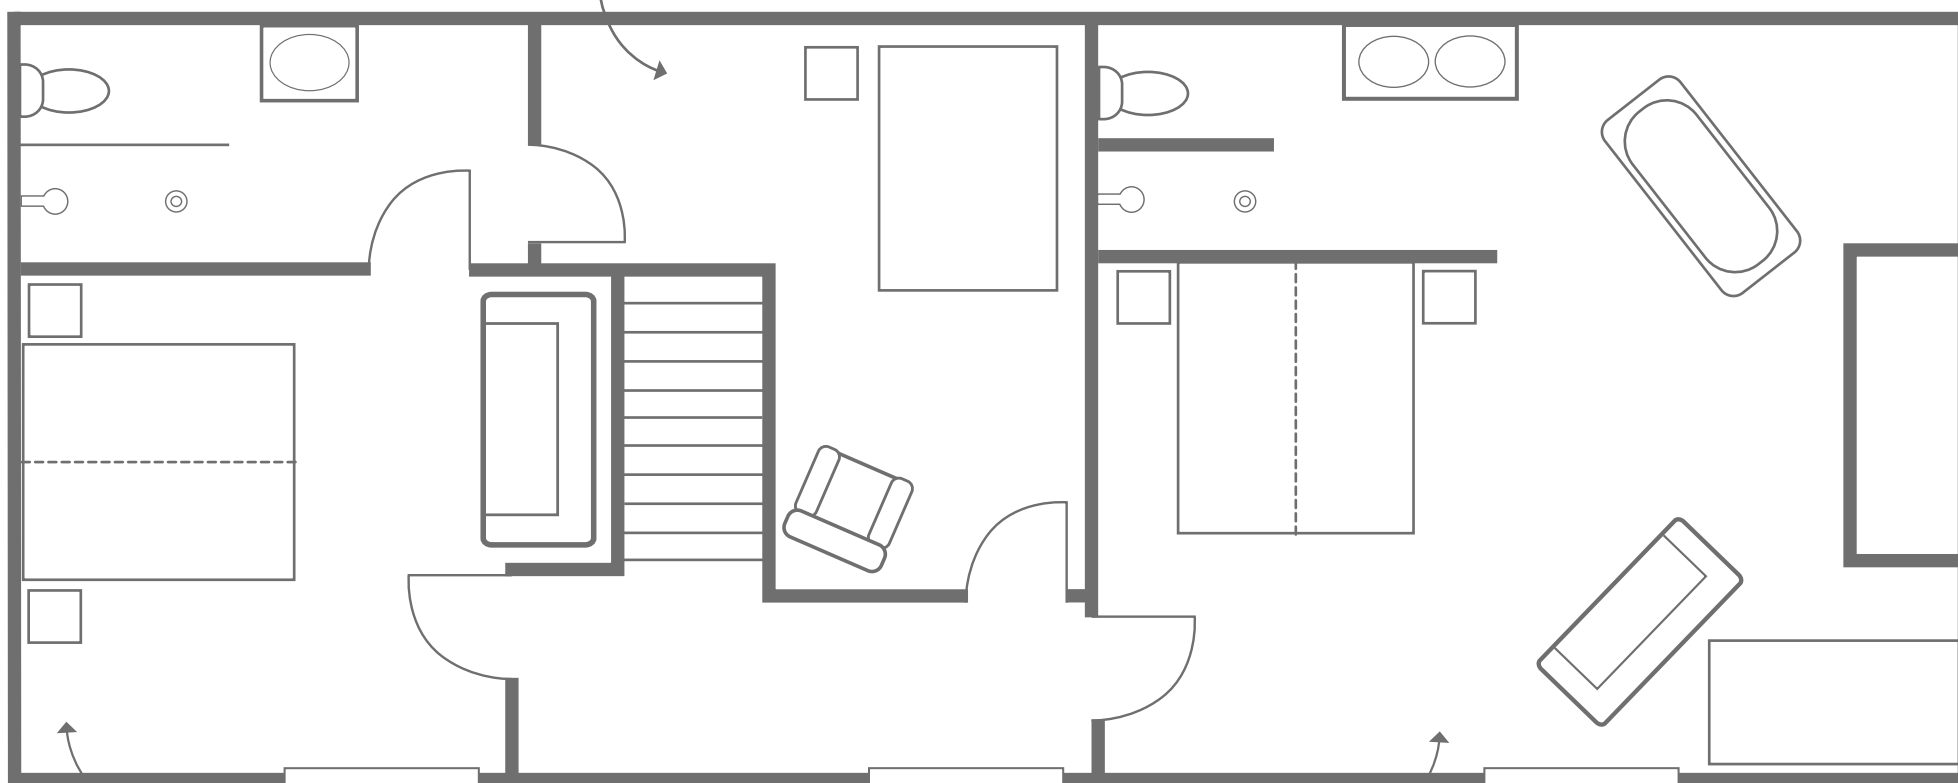

THE FARMHOUSE

GROUND FLOOR

THE FARMHOUSE

7 BEDROOMS & 6 BATHROOMS

Sleeps 17 in beds and up to 6 extra in pull-out or z-beds

FIRST FLOOR

THE CAPTAIN'S BEDROOM

- Zip-link super king or 2 single beds
- Small pull out single
- En-suite bathroom
- Room for a z-bed

WHITE CASTLE ROOM

- Double bed
- En-suite bathroom
- Room for a z-bed

TANGIER BLUE ROOM

- King size bed
- Extra single bed with pull-out single
- En-suite bathroom
- Room for a z-bed

PINK FLAMINGO ROOM

- Zip-link super king or 2 single beds
- Extra single bed

PUSH-ME-PULL-YOU ROOM

- Double bed
- Shared shower room

SECOND FLOOR

GOOSEY GANDER ROOM

- Zip-link super king or 2 single beds
- Shared shower room

THE PEACOCK LOFT

- Zip-link super king or 2 single beds
- Extra single bed
- Freestanding bath & en-suite shower room
- Room for a 2 z-beds