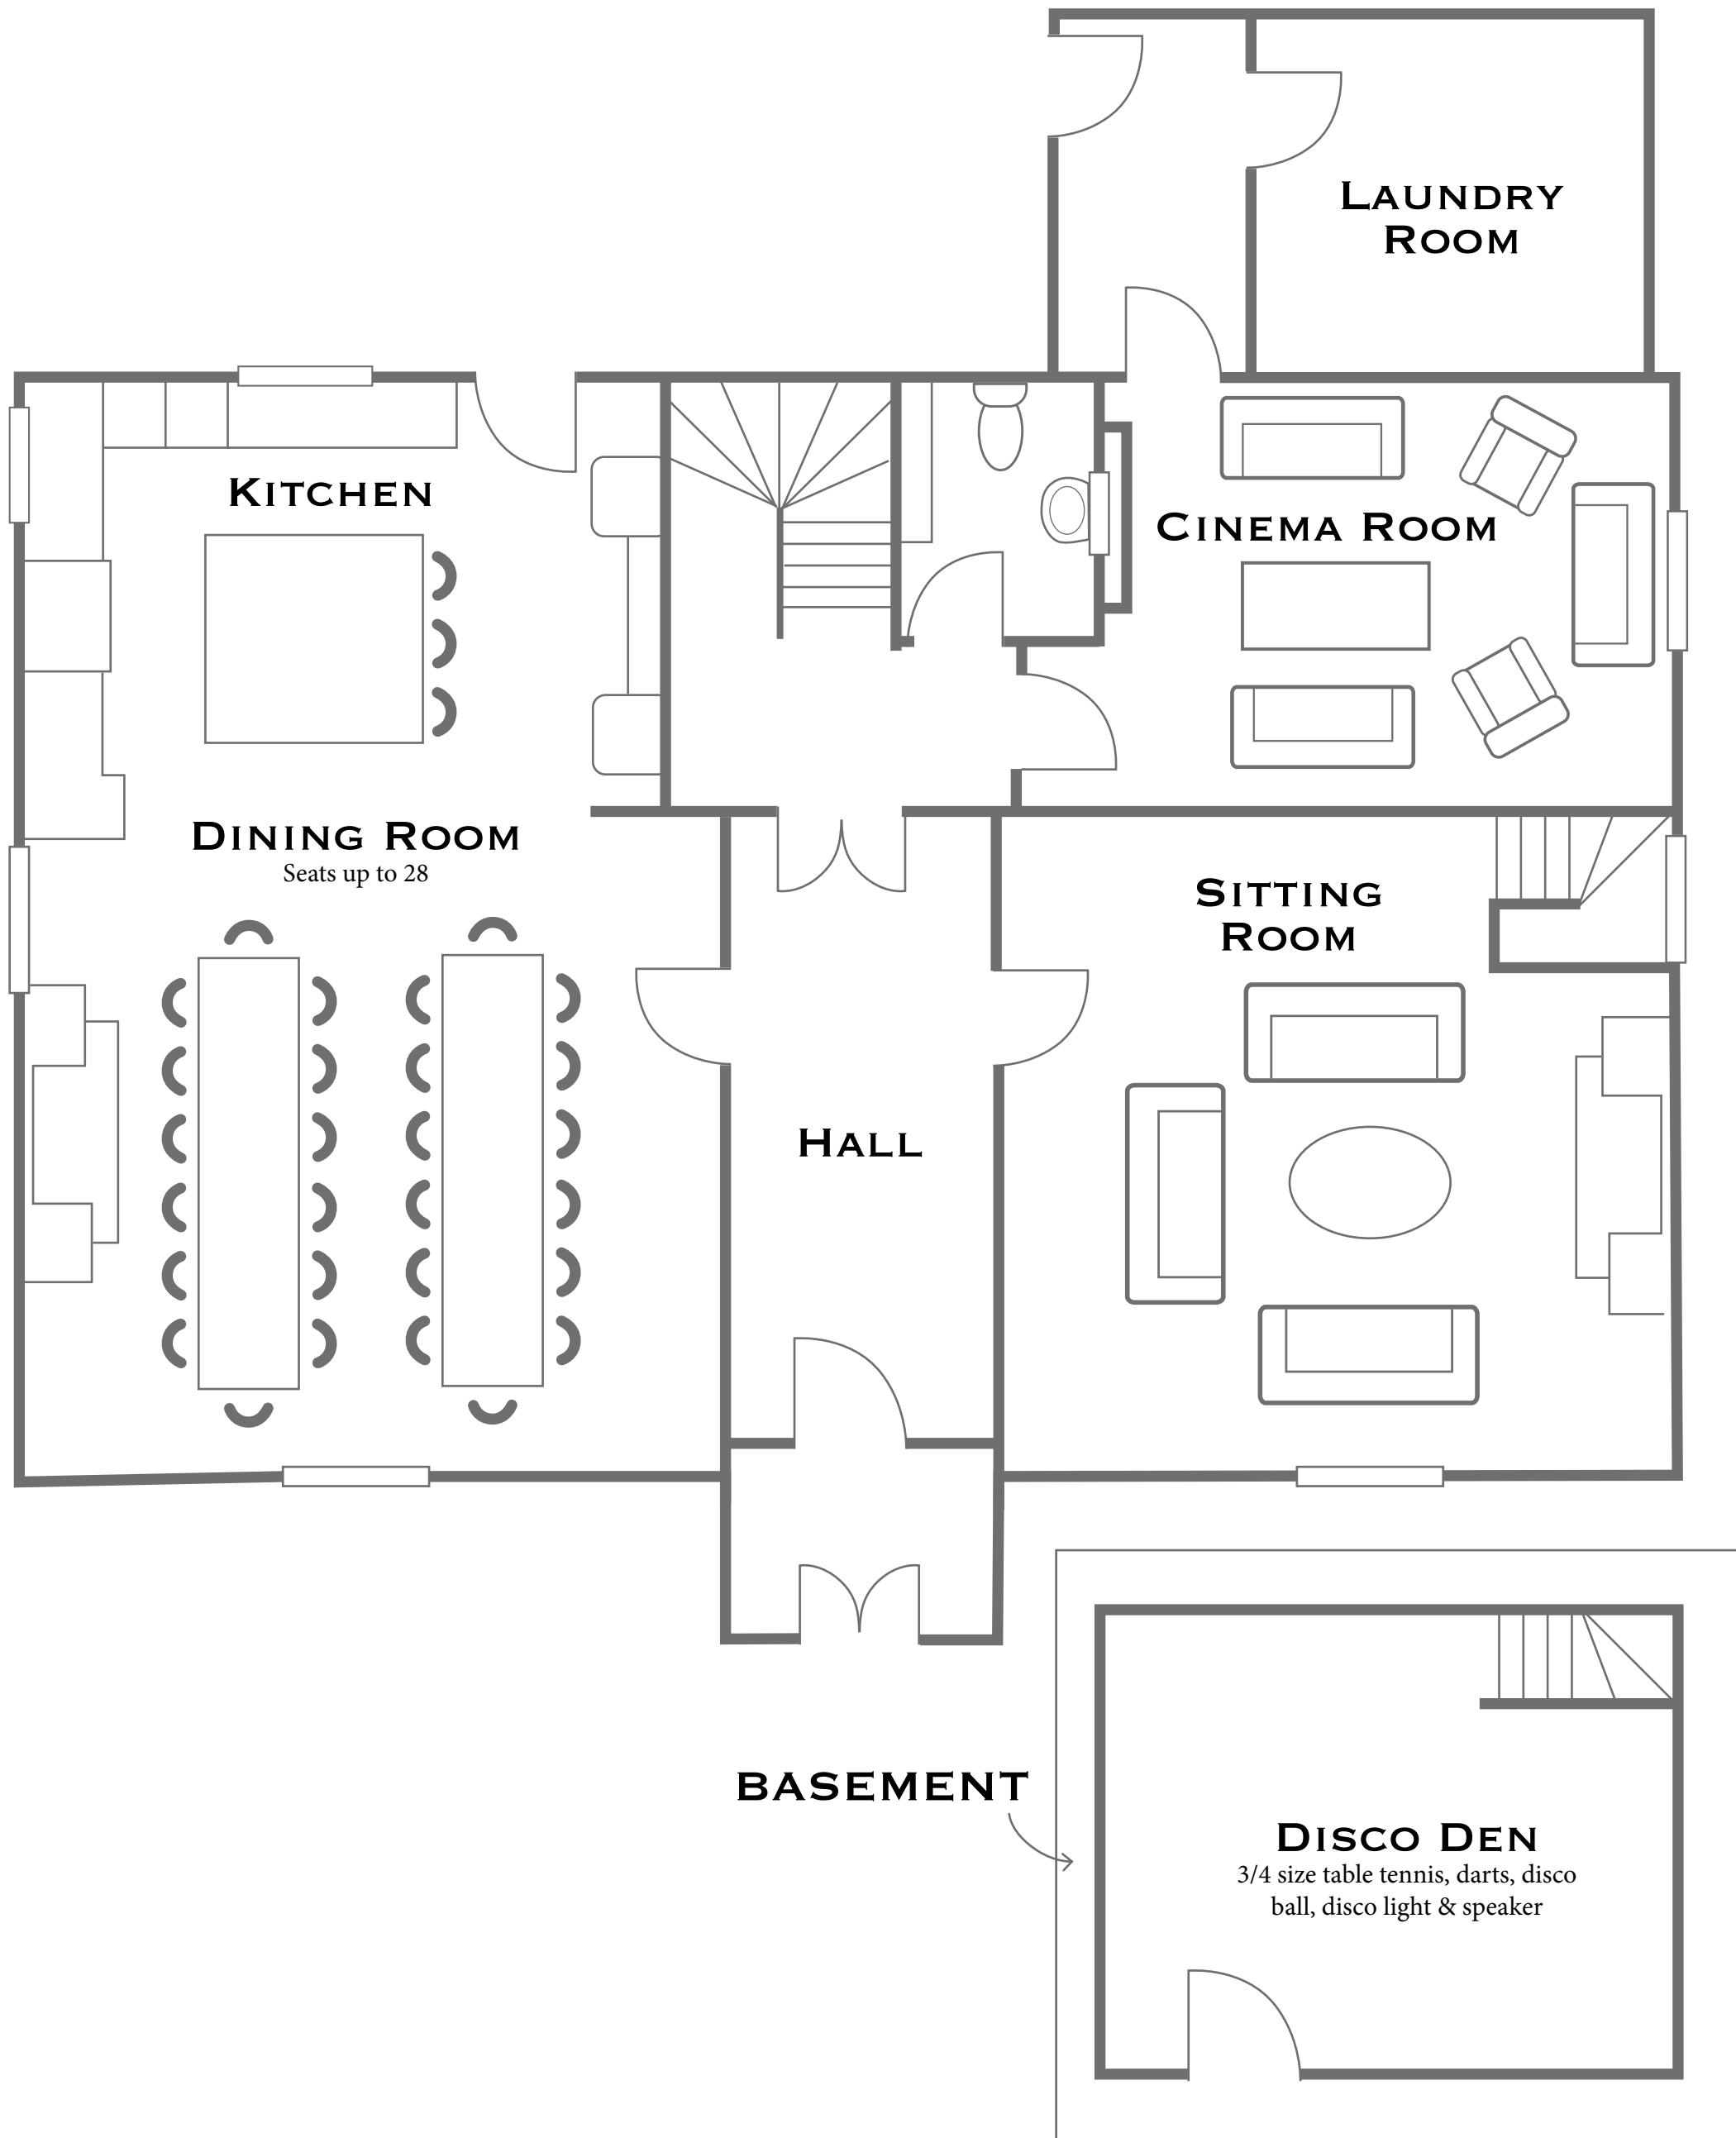

THE FARMHOUSE

GROUND FLOOR

THE FARMHOUSE

7 BEDROOMS & 6 BATHROOMS

Sleeps 17 in beds and up to 6 extra in pull-out or z-beds

FIRST FLOOR

THE CAPTAIN'S BEDROOM

- Zip-link super king or 2 single beds
- Small pull out single
- En-suite bathroom
- Room for a z-bed

WHITE CASTLE ROOM

- Double bed
- En-suite bathroom
- Room for a z-bed

TANGIER BLUE ROOM

- King size bed
- Extra single bed with pull-out single
- En-suite bathroom
- Room for a z-bed

PINK FLAMINGO ROOM

- Zip-link super king or 2 single beds
- Extra single bed

PUSH-ME-PULL-YOU ROOM

- Double bed
- Shared shower room

SECOND FLOOR

GOOSEY GANDER ROOM

- Zip-link super king or 2 single beds
- Shared shower room

THE PEACOCK LOFT

- Zip-link super king or 2 single beds
- Extra single bed
- Freestanding bath & en-suite shower room
- Room for a 2 z-beds